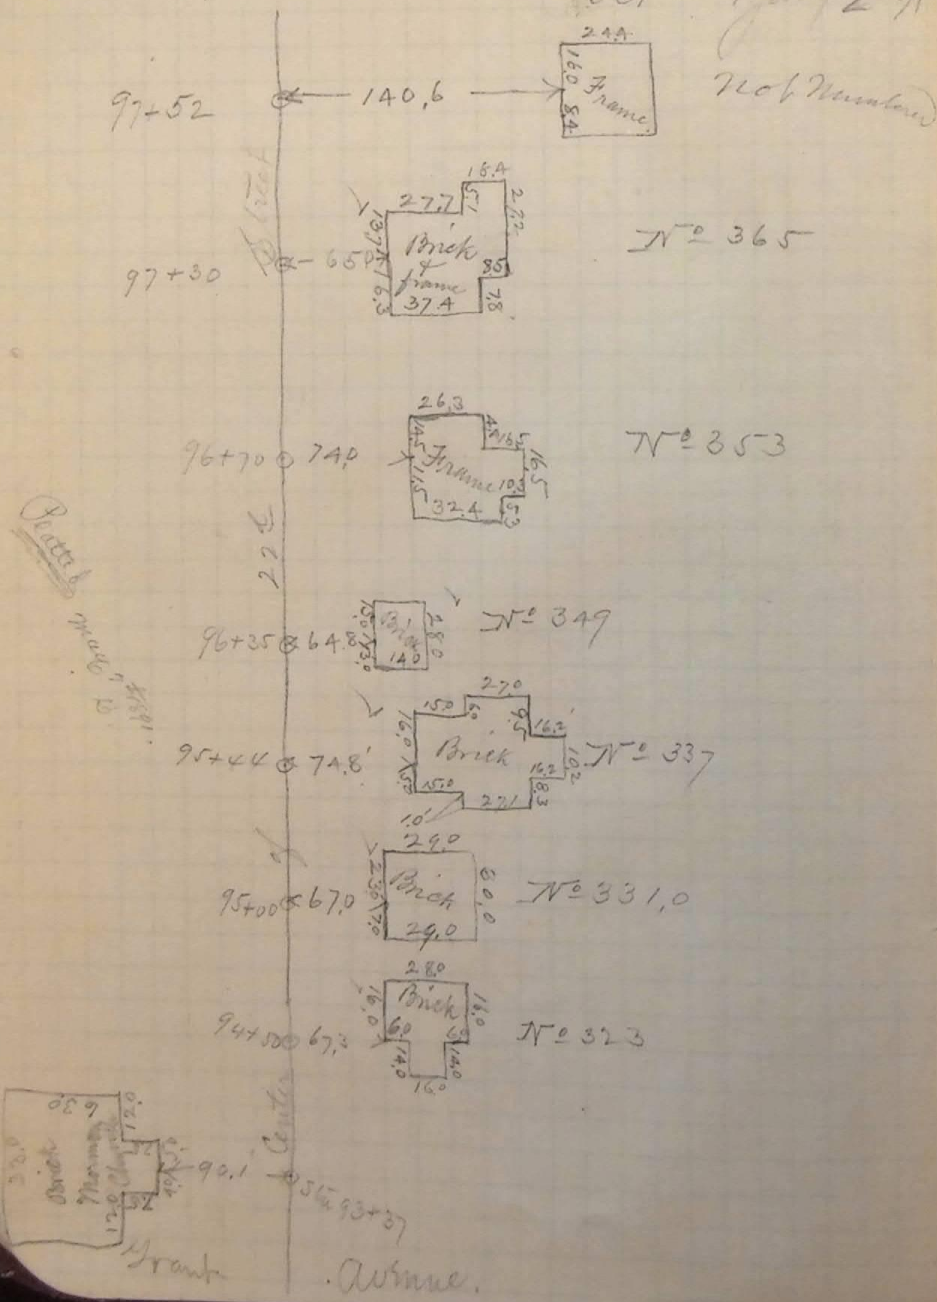

Measurements to and Dimensions of
Houses on 22^d St. Grant to Wash Ave
A. M. Jan 2-91

Location and Elevation of old
Water Pipe at Lincoln Ave
24th St.